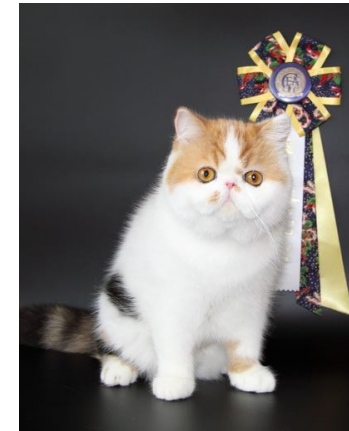

Pedigree Certificate

CH SIBERIACZAR MARCHIONESS OF ANGELS

Sex: Female
 Breed: Exotic
 Variety: Calico
 D.o.B: 06/09/2010
 Breeder/Owner: Marina Shabakina
 Inbreeding: 13.3%

Parents	Grandparents	Great Grandparents	Great Great Grandparents	
Sire  GC C-MATRIX SWEET TEDDY OF SIBERIACZAR	Sire  CH PRESTEGA SWEET BANDIT OF C-MATRIX	Sire CH VANNJTY'S UNBELIEVABLE BLUE BABY	YDEM KAMEL, Crem Tabby-White CH VANNJTY'S LA BARDOT , Blue	
		Dam PRESTEGA SWEETHEART <small>Brown Ptchd Mac Tabby-White</small>	PRESTEGA LAST BABY, Red Tabby-White VIZ CINDERELLA OF PRESTEGA, Blue Silver Mac Tabby	
Dam  CH C-MATRIX ROMASHKA OF SIBERIACZAR	Dam  PRESTEGA LOVE ME KISS ME	Sire PRESTEGA PERSEY GREAT MARVEL	CH PRESTEGA SWEET TALKING GUY , Cream PRESTEGA BELLA, Blue Ptchd Tabby-White	
	Sire  CH PRESTEGA SWEET BANDIT OF C-MATRIX	Dam  C-MATRIX KATHIE CM.MAUREEN	Dam PRESTEGA LILIANNE <small>Silver Ptch Tabby-White</small>	GC POLCANN'S FREITO-BANDITO , Red Tabby-White SAVIK LORI, Tortie Smoke
			Sire CH VANNJTY'S UNBELIEVABLE BLUE BABY	YDEM KAMEL, Crem Tabby-White CH VANNJTY'S LA BARDOT , Blue
			Dam PRESTEGA SWEETHEART <small>Brown Ptchd Mac Tabby-White</small>	PRESTEGA LAST BABY, Red Tabby-White VIZ CINDERELLA OF PRESTEGA, Blue Silver Mac Tabby
Sire DARK DIAMOND FIERY CHARM	Sire C-MATRIX ISABELLE STAR <small>Blue Ptch Mc Tby White</small>	Sire GC POLCANN'S NIGHT-BANDIT , Black-White VISION ASZTARTENOF OF DARK DIAMOND, Dilute <small>Calico</small>	FRANCLIN CHARMING KATTERLING , Blue-White DARK DIAMOND BEAUTY MICHELE , Blue Ptch Mc Tby <small>White</small>	